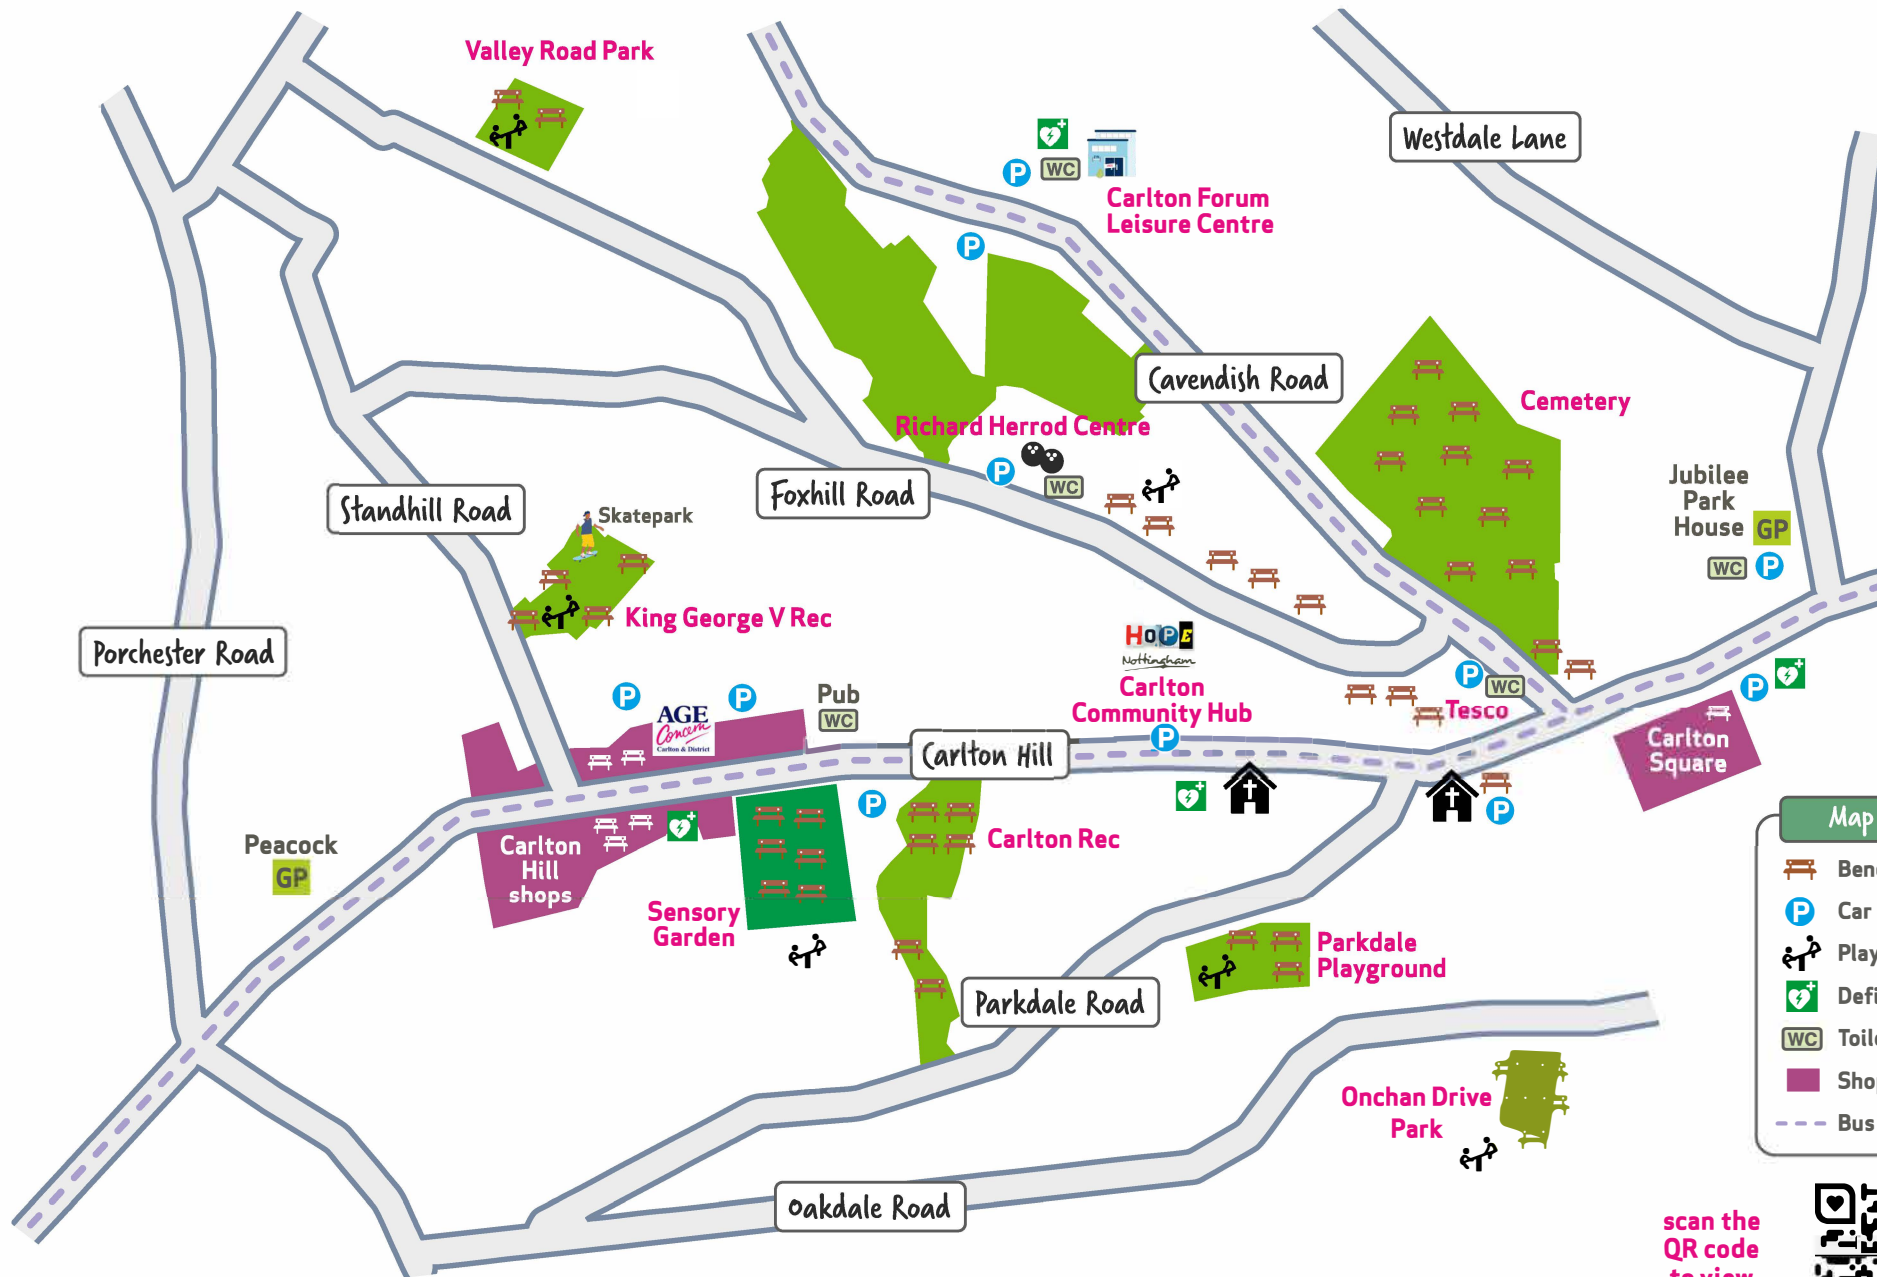

Local Area Facts- Carlton has:

1 Skatepark

1 Leisure Centre
& **1** Indoor Bowls Centre

6 playgrounds

8 parks/green spaces

2,500 steps from **Age Concern** at the top of Carlton Hill to **Tesco Superstore** at the bottom of the hill

In Gedling,
44% of households
have no car

Carlton is served
by **5** bus routes.

Getting out and about in Carlton

Carlton
Bench mapping
Project

This map has been developed by our community, as a guide to Carlton and many of the key amenities on offer.

It has been designed to help you get to know our area and move around with greater confidence.

Carlton
Bench mapping
Project

Map Key

- Bench
- Car Parking
- Playground
- Defibrillator
- Toilets
- Shops
- Bus Route

Carlton is served by five bus routes. Lilac line (24, 25, 25B, 26, 27) with bus stops along Carlton Hill, Cavendish Road and Porchester Road

scan the QR code to view on Google Maps