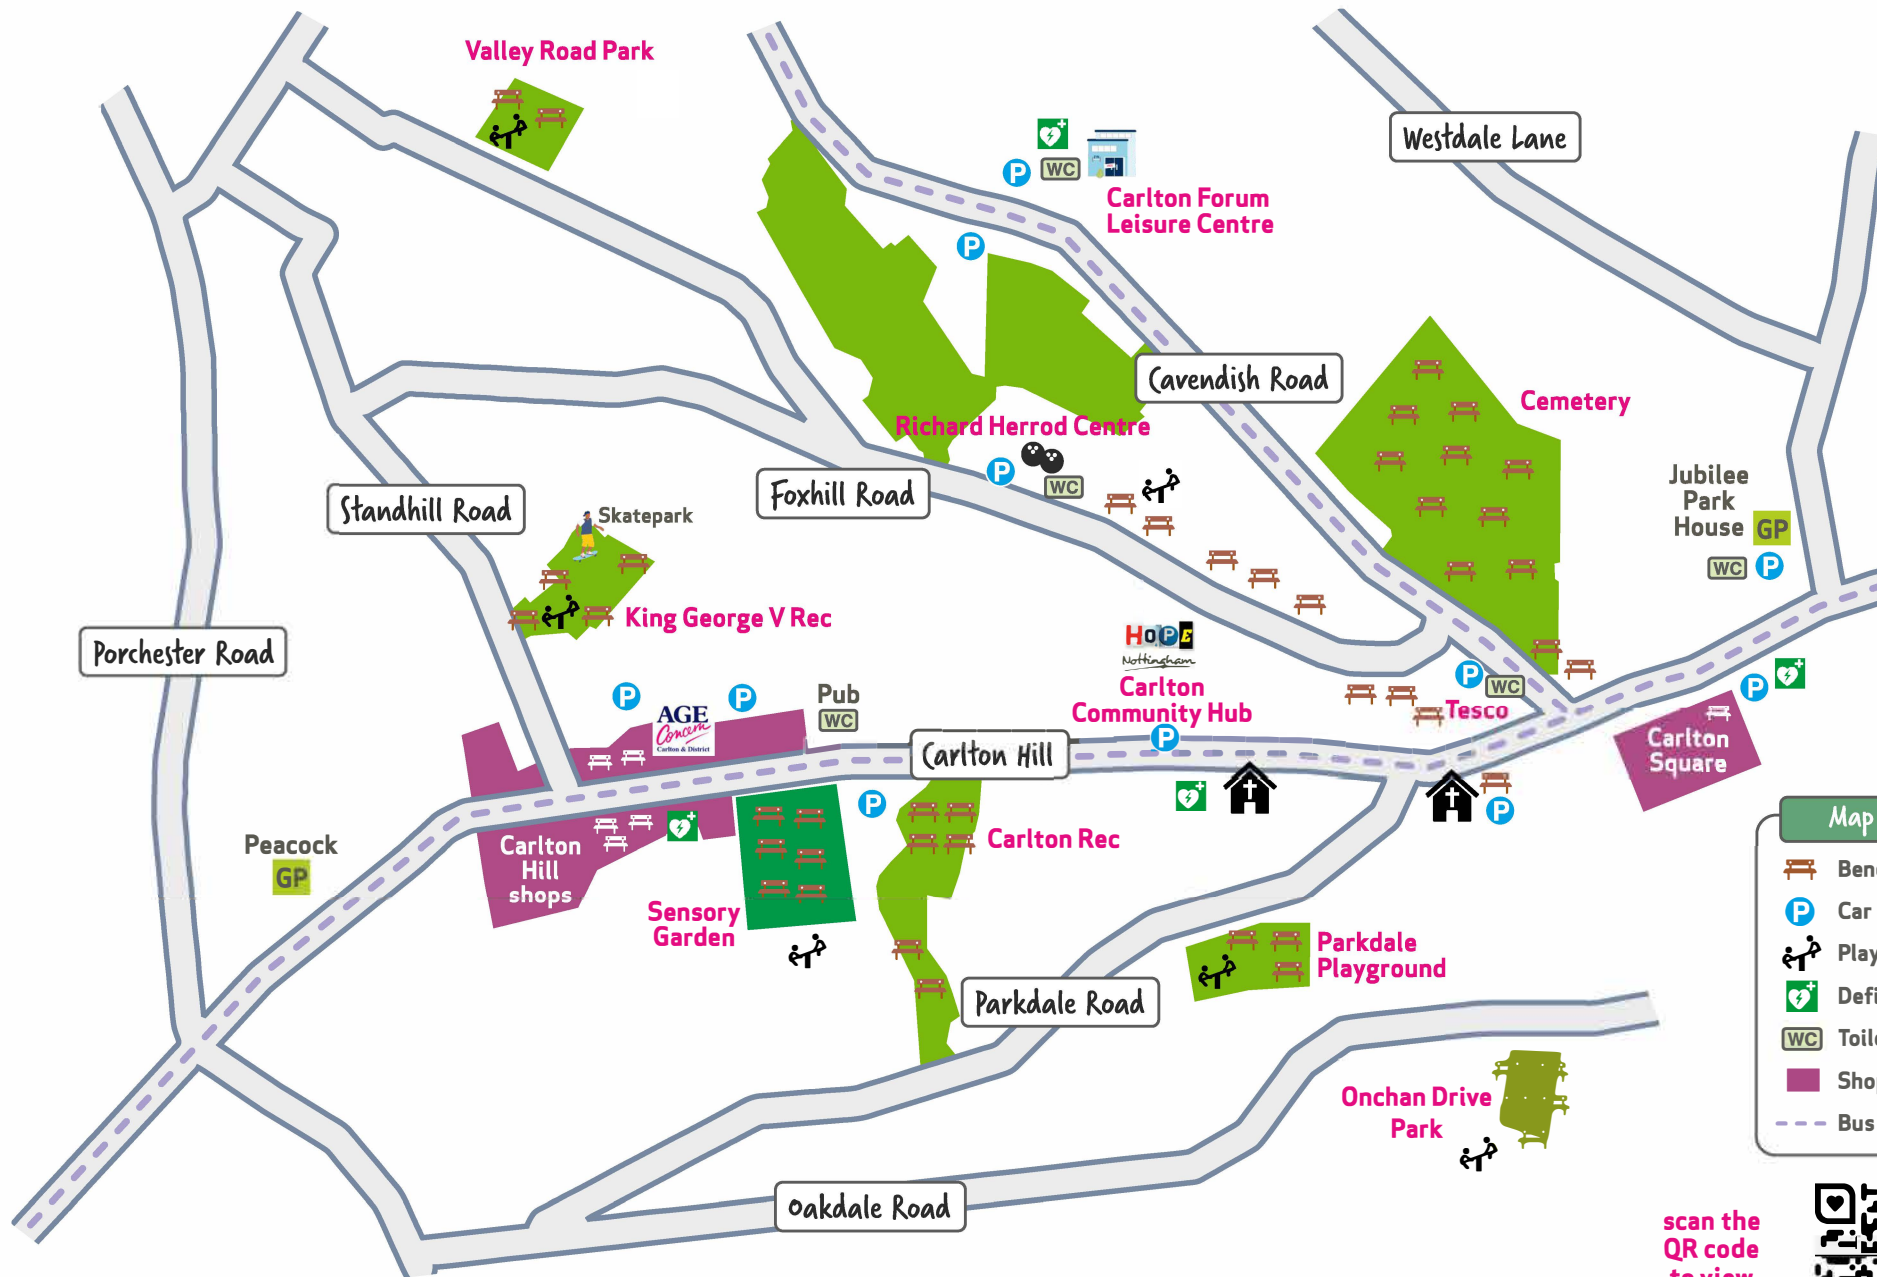

## Local Area Facts- Carlton has:

**1** Skatepark

**1** Leisure Centre  
& **1** Indoor Bowls Centre

**6** playgrounds

**8** parks/green spaces

**2,500** steps from **Age Concern** at the top of Carlton Hill to **Tesco Superstore** at the bottom of the hill

# Getting out and about in Carlton

Carlton  
Bench mapping  
Project

This map has been developed by our community, as a guide to Carlton and many of the key amenities on offer.

It has been designed to help you get to know our area and move around with greater confidence.

Carlton  
Bench mapping  
Project

**Map Key**

- Bench
- Car Parking
- Playground
- Defibrillator
- Toilets
- Shops
- Bus Route

scan the QR code to view on Google Maps

Carlton is served by five bus routes. Lilac line (24, 25, 25B, 26, 27) with bus stops along Carlton Hill, Cavendish Road and Porchester Road